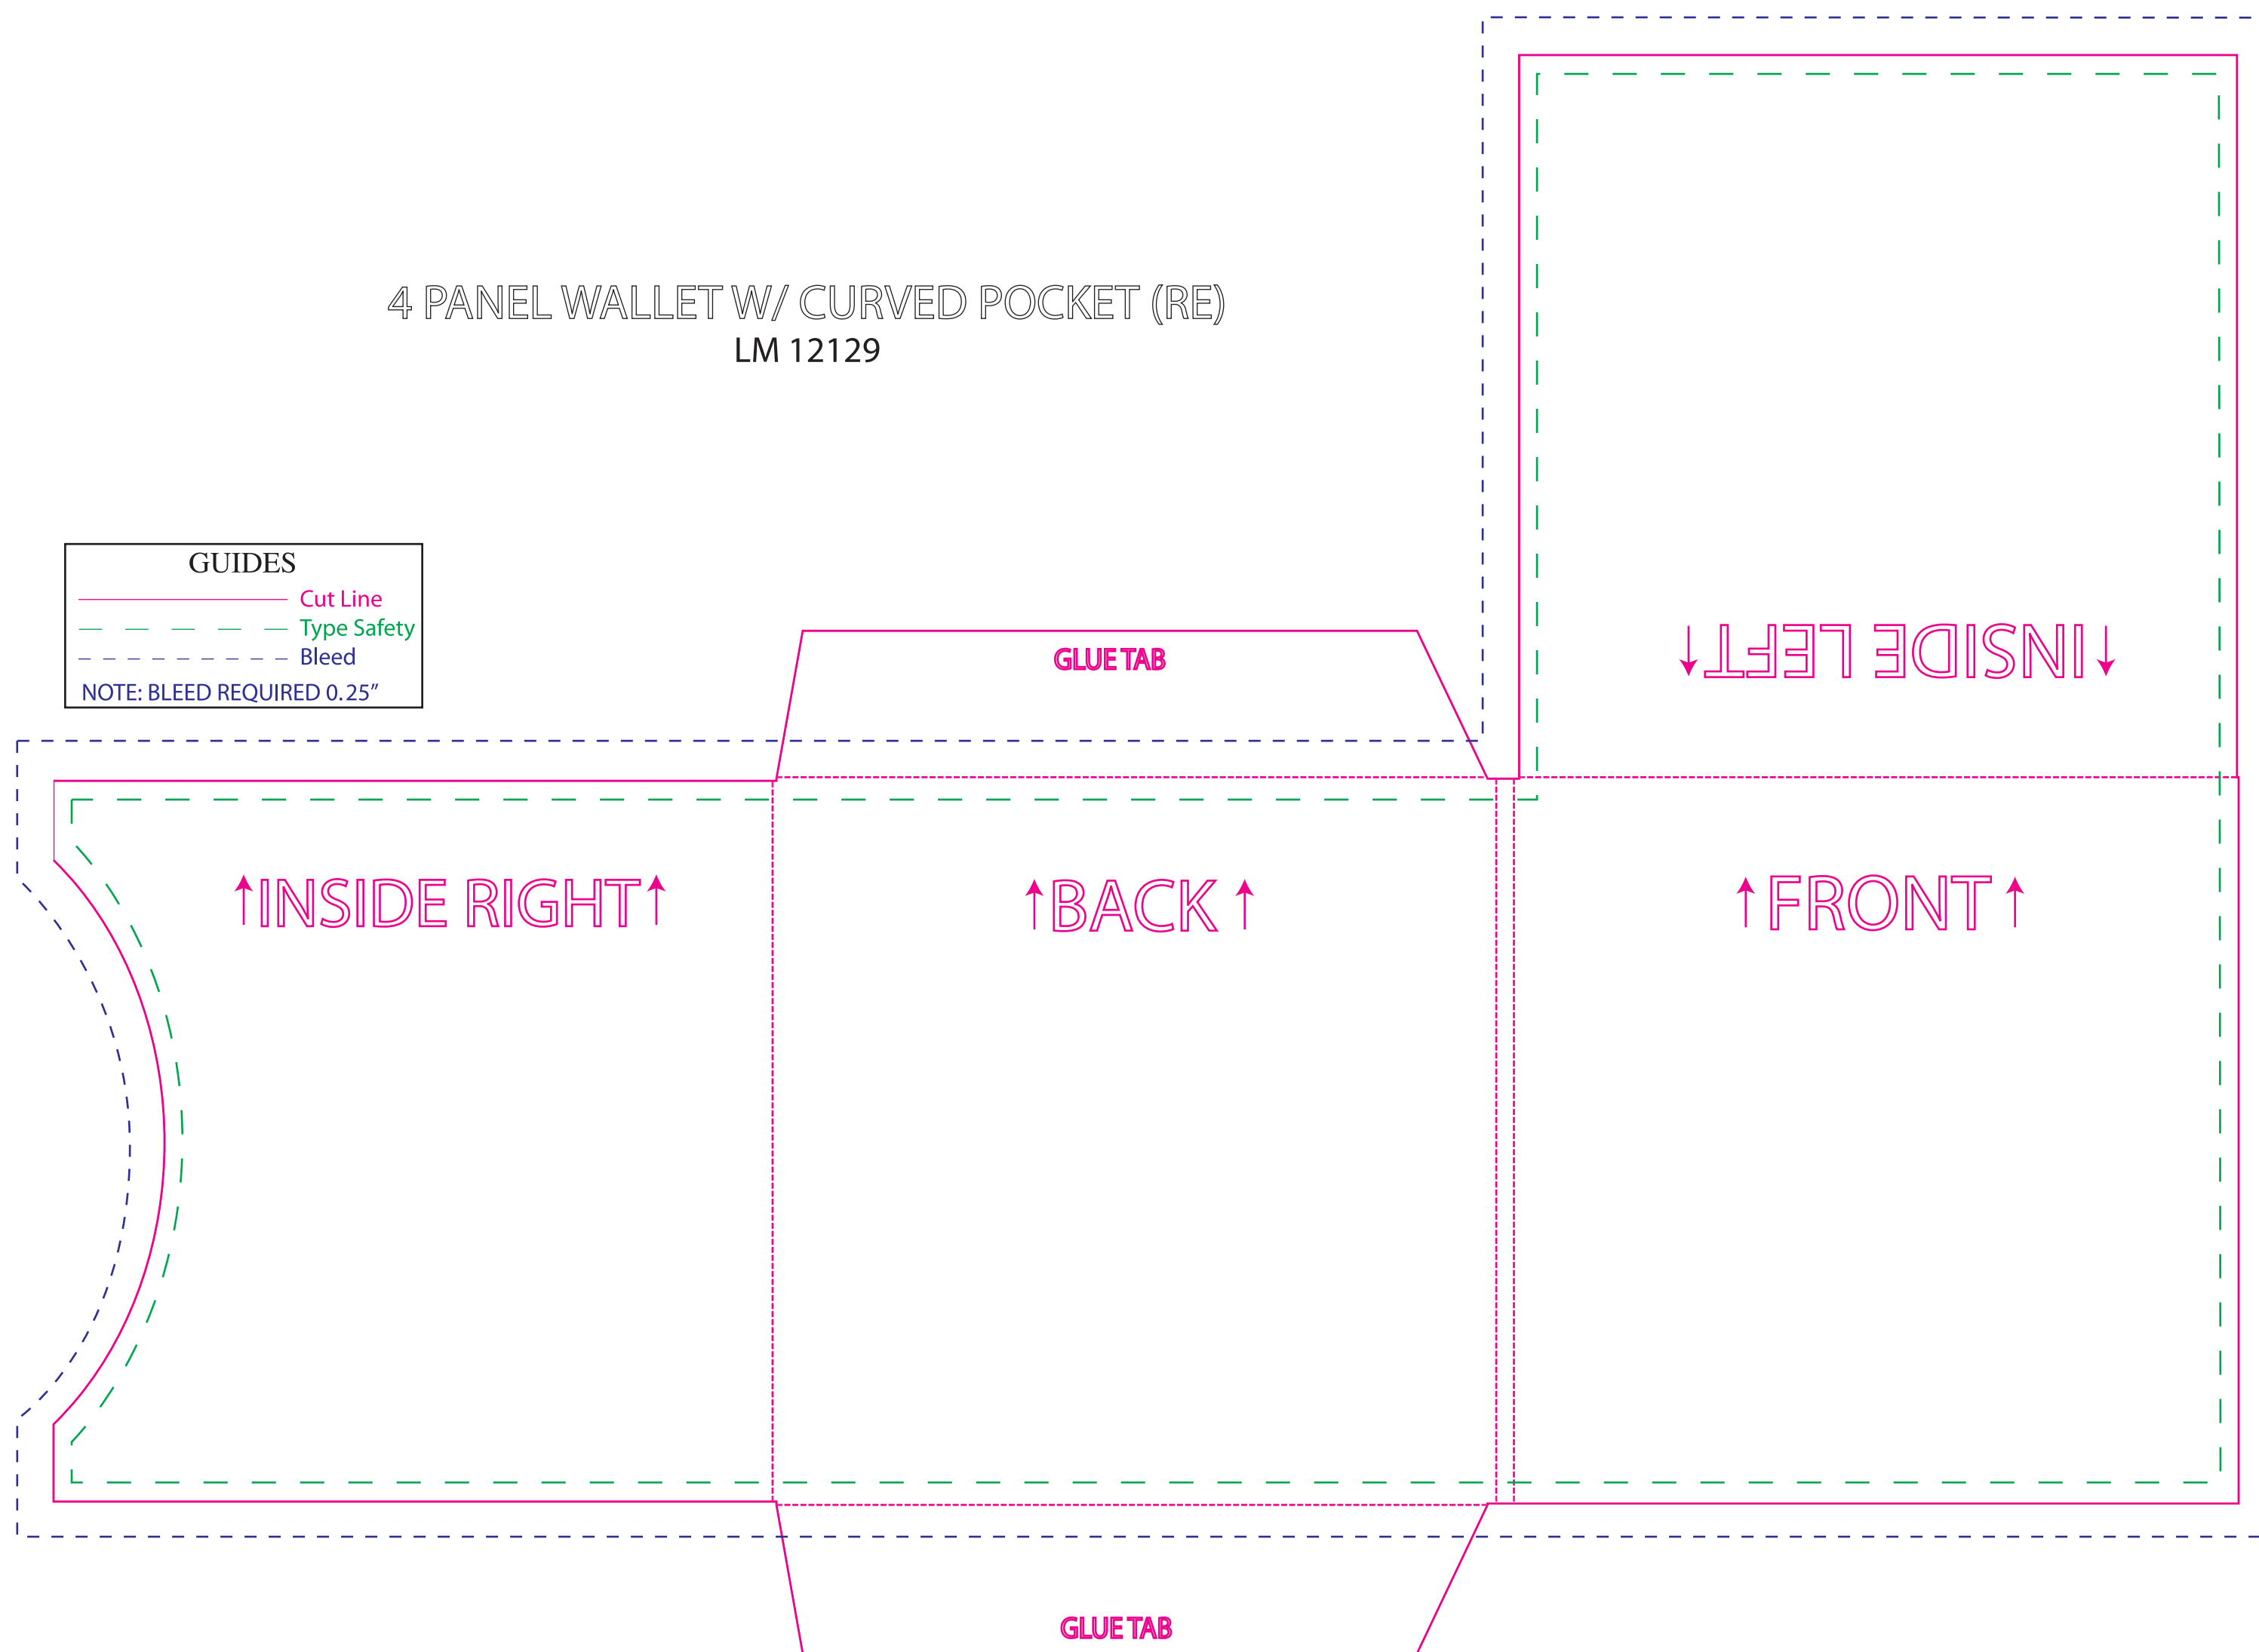

4 PANEL WALLET W/ CURVED POCKET (RE)  
LM 12129

**GUIDES**

- Cut Line
- - - Type Safety
- - - Bleed

NOTE: BLEED REQUIRED 0.25"

\*PLEASE KEEP TEMPLATE ON A SEPARATE LAYER FROM ART WORK. THE TEMPLATE LAYER SHOULD REMAIN LOCKED \*