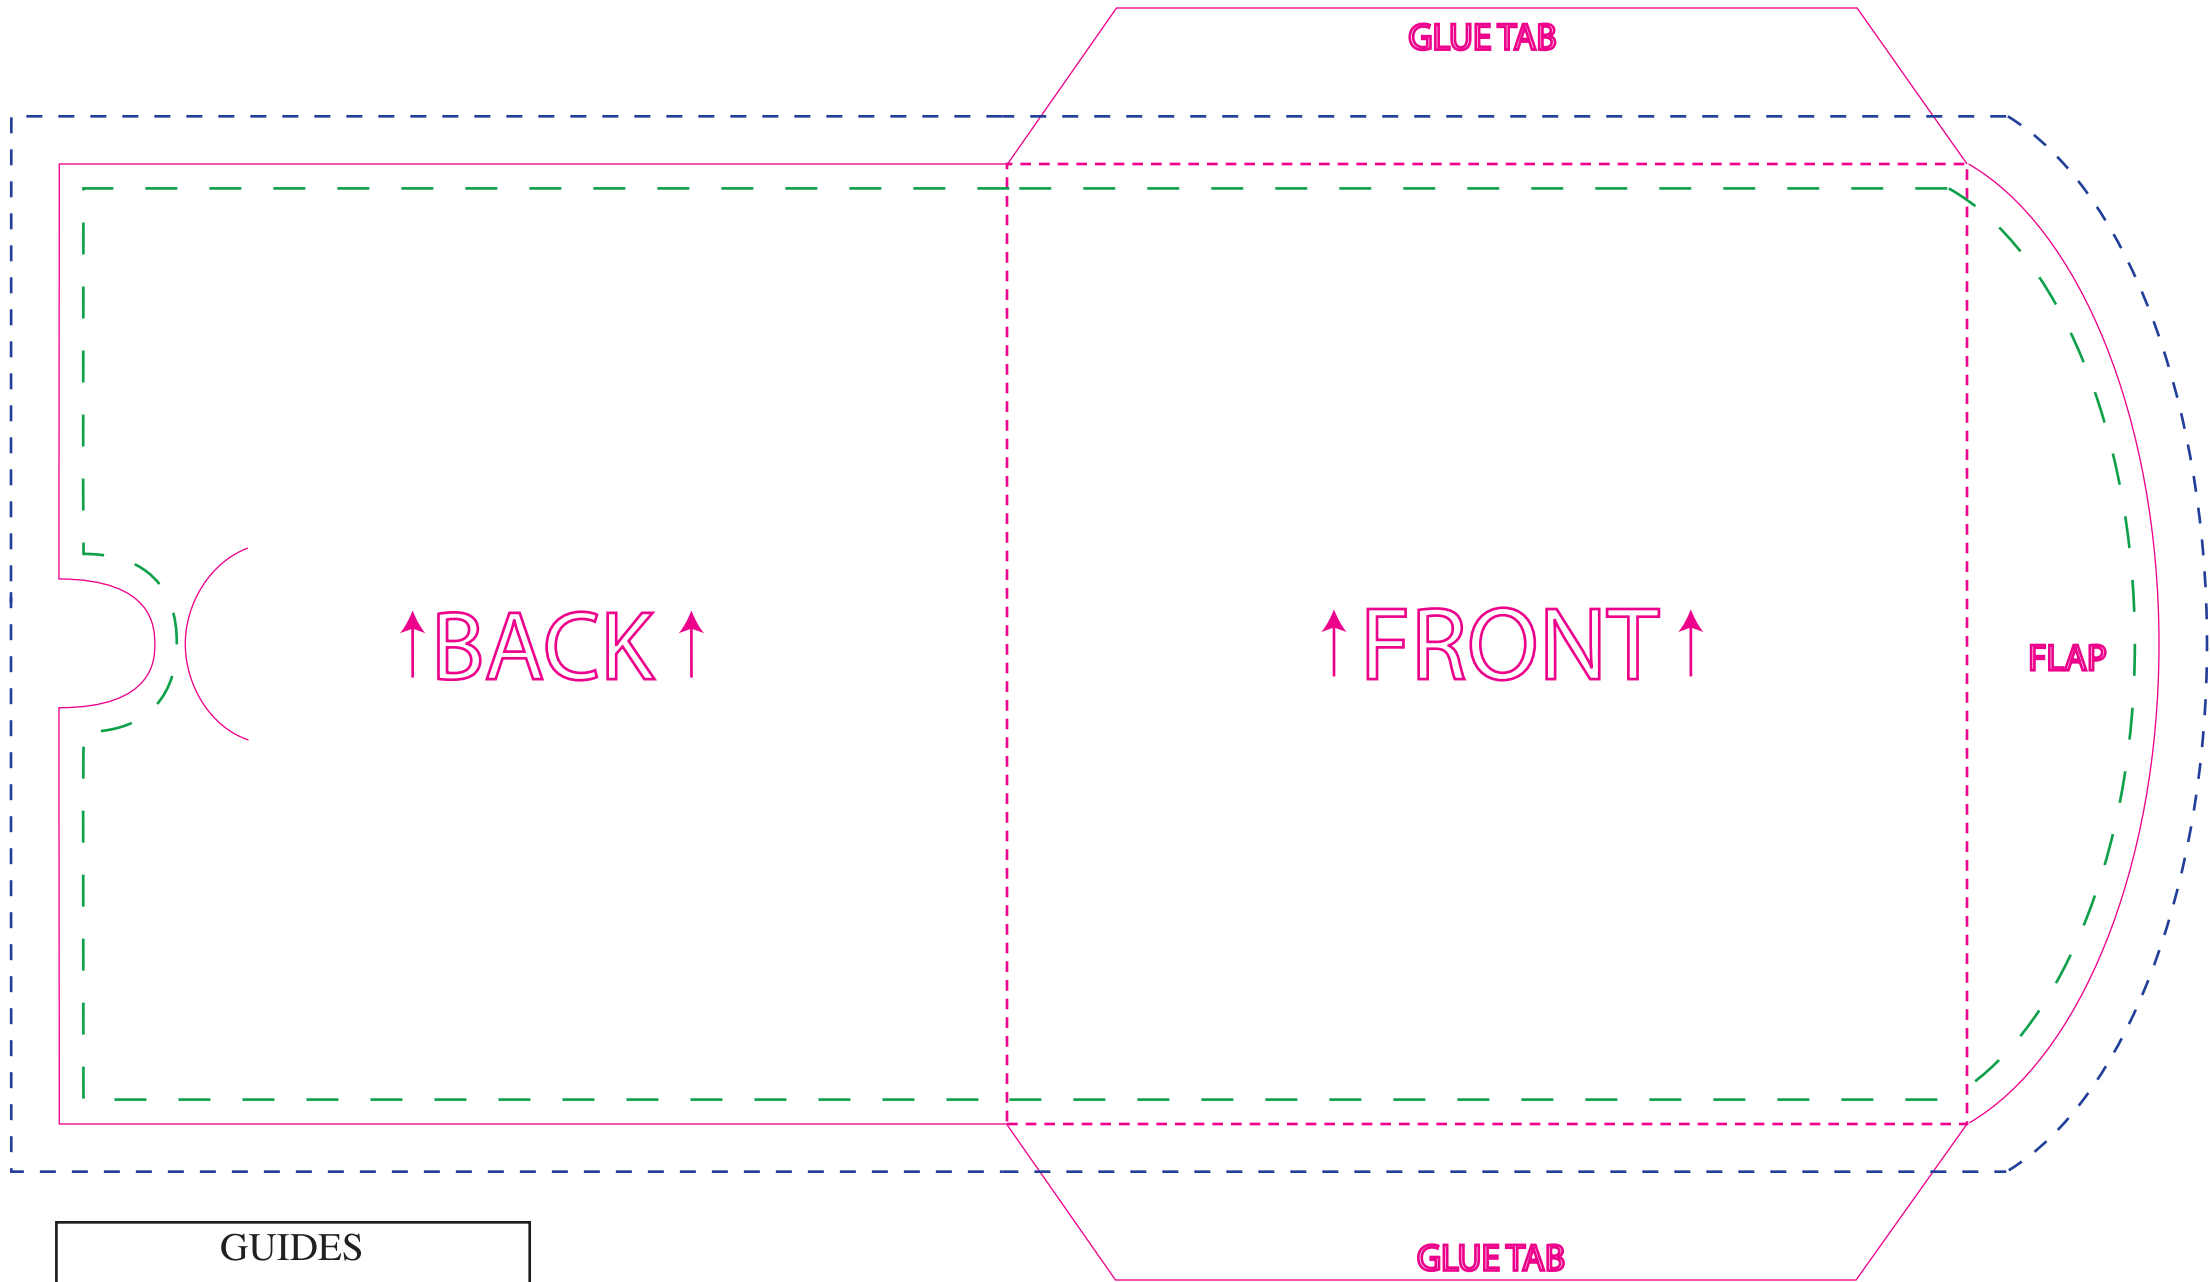

# 2 PANEL WALLET W/ NOTCH AND FLAP

LM 12146

\*PLEASE KEEP TEMPLATE ON A SEPARATE LAYER FROM ART WORK. THE TEMPLATE LAYER SHOULD REMAIN LOCKED\*