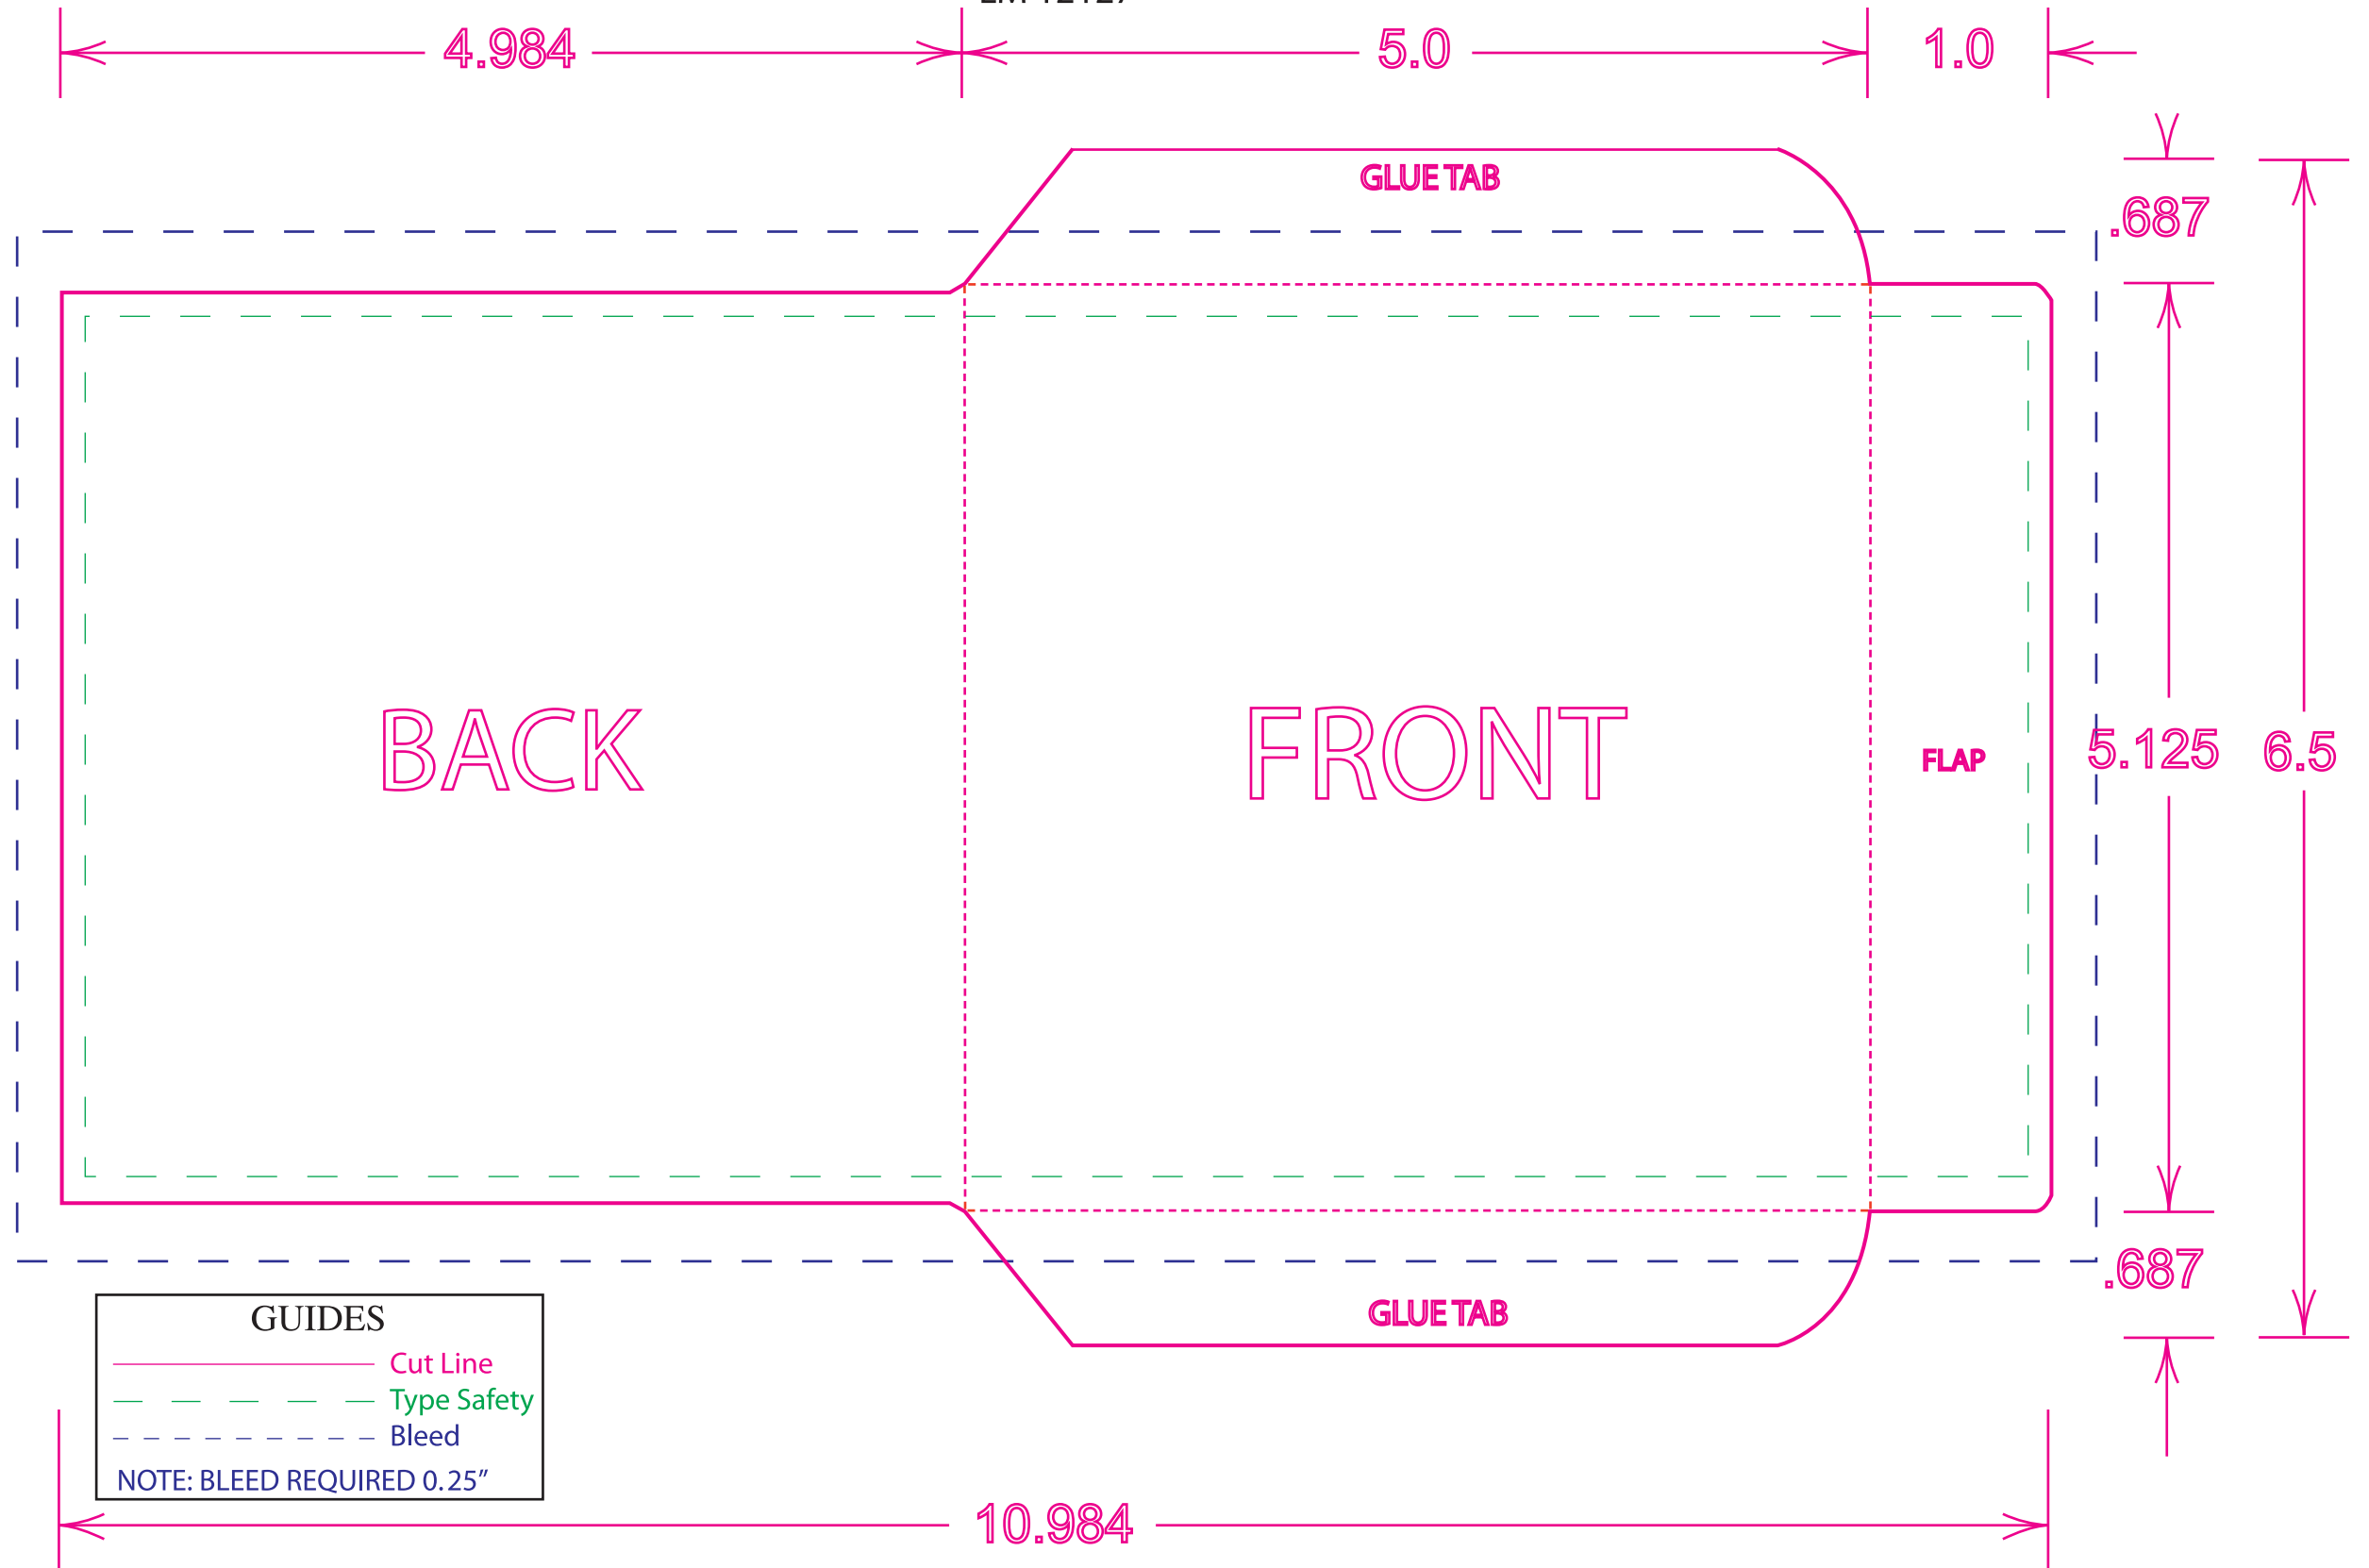

2 PANEL 5X5 WALLET WITH FLAP
LM 12127

*PLEASE KEEP TEMPLATE ON A SEPARATE LAYER FROM ART WORK. THE TEMPLATE LAYER SHOULD REMAIN LOCKED *