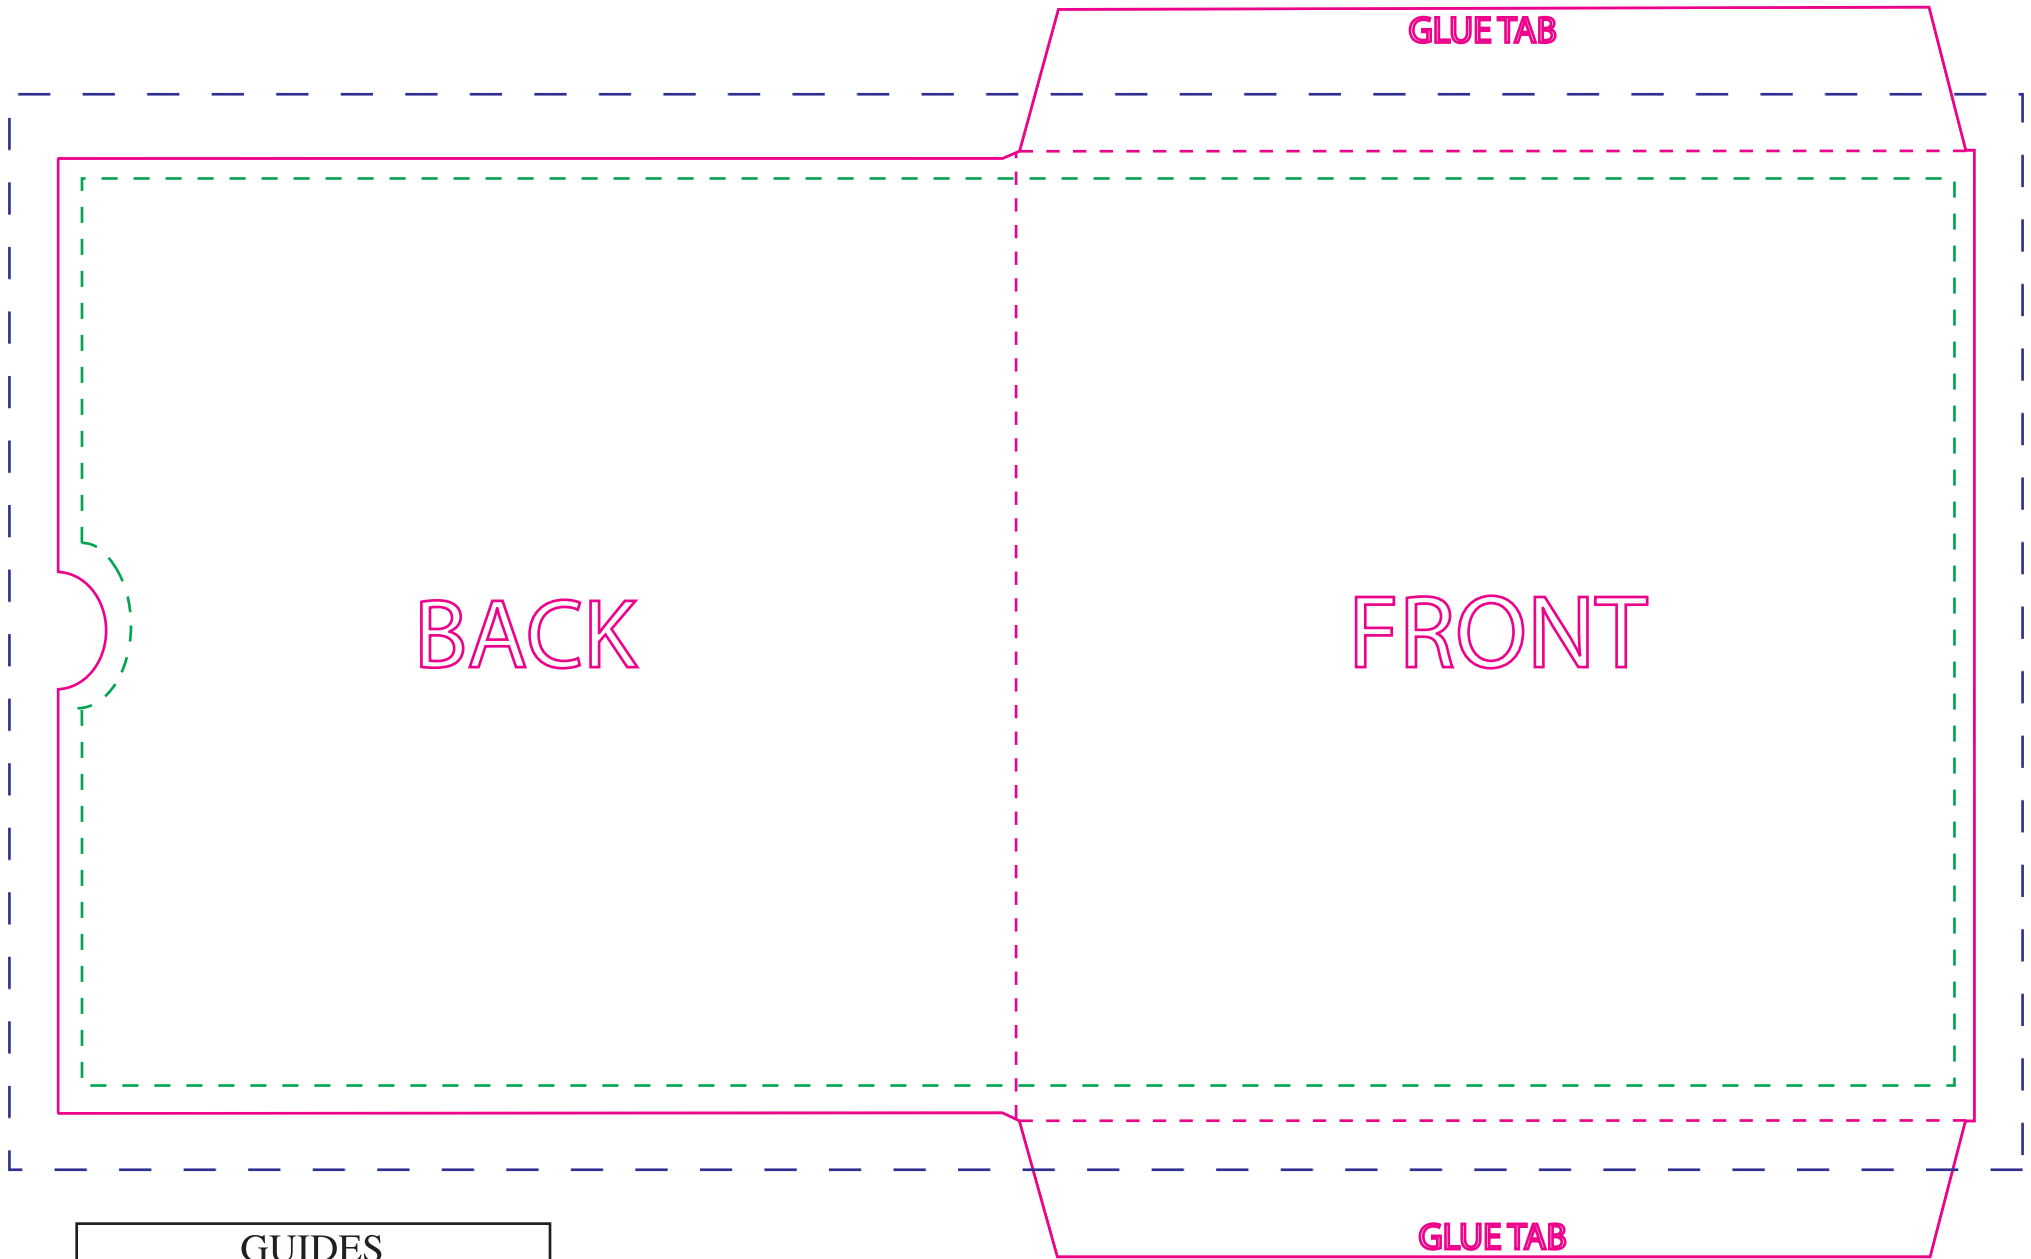

2 PANEL 5X5 WALLET WITH THUMB NOTCH  
LM 12107

**GUIDES**

- Cut Line
- - - Type Safety
- - - Bleed

NOTE: BLEED REQUIRED 0.25"

\*PLEASE KEEP TEMPLATE ON A SEPARATE LAYER FROM ART WORK. THE TEMPLATE LAYER SHOULD REMAIN LOCKED \*